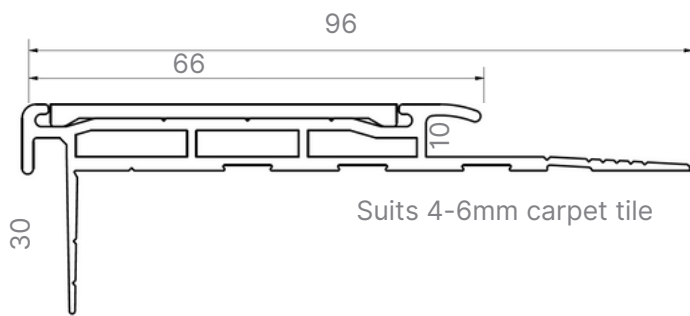

## Aluminium Safety Stair Nosing with Carb Insert

- Gripper back, short front
- Pre-drilled and countersunk
- CA290 Adhesive, Mechanical fixings
- For 4-6mm Carpet & Rubber

Aluminium Safety Stair Nosing with Carborundum Insert enhances stair safety with superior slip resistance, a secure gripper back, and a short front for smooth transitions, ideal for high-traffic areas.