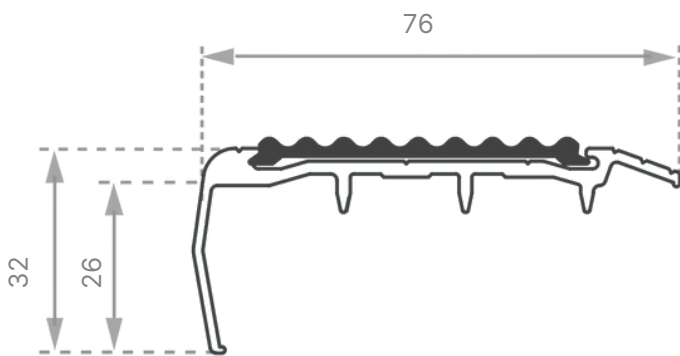

Application

Interior