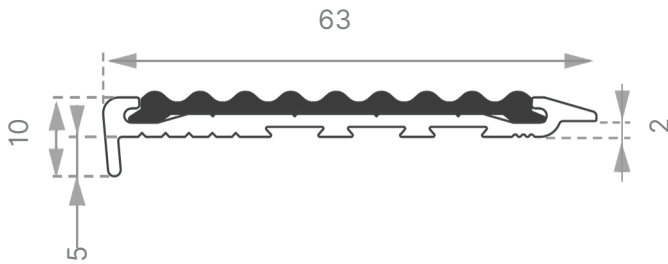

SBV105

Aluminium Safety Stair Nosing with Poly Insert

- Gripper back, short front
- Pre-drilled and countersunk
- CA290 Adhesive, Mechanical fixings
- For Vinyl

Aluminium Safety Stair Nosing with Poly Insert enhances stair safety. With a ribbed polymer insert for visibility, a gripper back for secure installation, and a short front for smooth transitions.