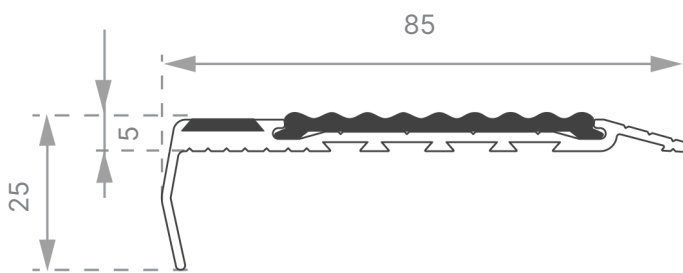

LBR127

Aluminium Safety Stair Nosing with Poly Insert and Lumo Strip

- Ramped back, folded front
- Ribbed polymer insert with a luminescent strip
- Pre-drilled and countersunk
- CA290 Adhesive, Mechanical fixings
- Surface mount
- For concrete, timber, tile and vinyl surfaces

Aluminium Safety Stair Nosings with Poly Insert and Luminescent Strip feature a folded front, enhancing stair safety in commercial and public spaces. They improve traction, visibility, and comply with safety standards for high-traffic areas.

Installation guide

Install LBR127 to required areas as marked in accordance with manufacturer's recommendations. For the best results we can provide installation.

Application

Interior and exterior