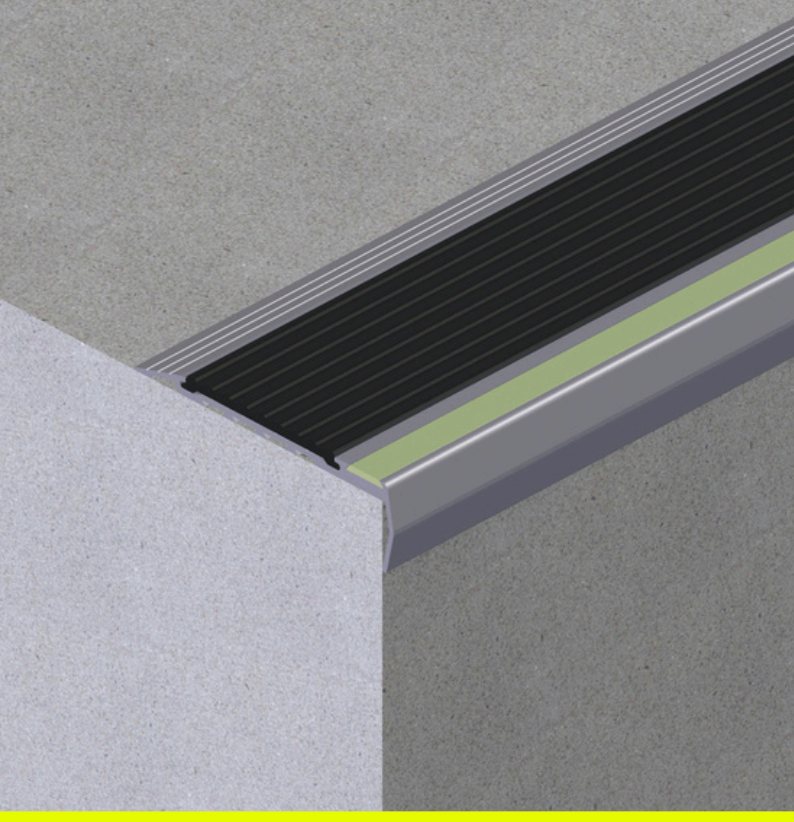

LBR127

Aluminium Safety Stair Nosing with Poly Insert and Lumo Strip

- Ramped back, folded front
- Ribbed polymer insert with a luminescent strip
- Pre-drilled and countersunk
- CA290 Adhesive, Mechanical fixings
- Surface mount
- For concrete, timber, tile and vinyl surfaces

Aluminium Safety Stair Nosings with Poly Insert and Luminescent Strip feature a folded front, enhancing stair safety in commercial and public spaces. They improve traction, visibility, and comply with safety standards for high-traffic areas.

Installation guide

Install LBR127 to required areas as marked in accordance with manufacturer's recommendations. For the best results we can provide installation.

Application

Interior and exterior

Nosing profile colours