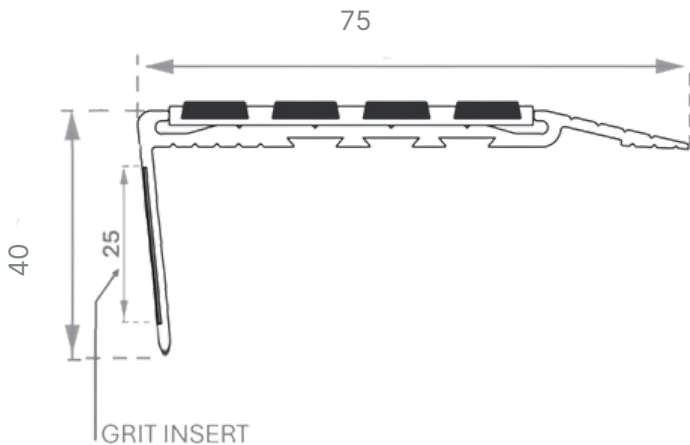

## Aluminium Safety Stair Nosing with Striped Carb Insert and Front Insert

- Ramped back, long carb insert front
- Striped carborundum insert and front carb insert
- Pre-drilled and countersunk
- CA290 Adhesive, Mechanical fixings
- Surface mount
- For concrete, timber, tile and vinyl surfaces