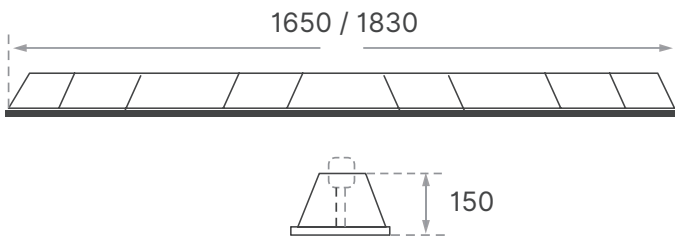

Wheel Stops

Recycled Rubber Wheel Stops

- Available for standard size parks and extra large parks for the disabled
- Reduces damage in parking areas
- Asphalt spikes or concrete fasteners included

Recycled Rubber Wheel Stops are a reliable solution for controlling vehicle positioning in parking areas, preventing damage to structures and other vehicles. Easy to install, they ensure long-lasting performance in commercial, public, and residential spaces.

Installation guide

Install Wheel Stops (WHLSTP1650 & WHLSTP1830) to required areas as marked in accordance with manufacturer's recommendations. For the best results we can provide installation.

Application

Exterior

Haptix™
BY
CMT
GROUP

haptix.co.nz
0800 HAPTIX