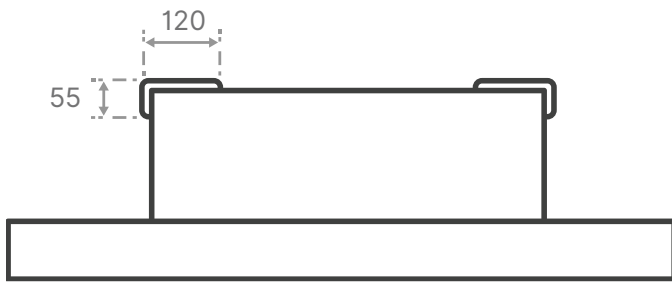

SKTSTPEDGE

Skatestop Edge Skate Deterrent

- Easy rebated installation
- Excellent Durability
- Zero Maintenance

Skatestop Edge Skate Deterrent effectively prevent damage from skateboards, scooters, and bikes in public and commercial spaces. The edge skatestops are easy to install on benches, ledges, and other surfaces. They maintain a clean, modern appearance while protecting surfaces.

Installation guide

Install Skatestop Edge Skate Deterrents (SKTSTPEDGE) to required areas as marked in accordance with manufacturer's recommendations. For the best results we can provide installation.

Application